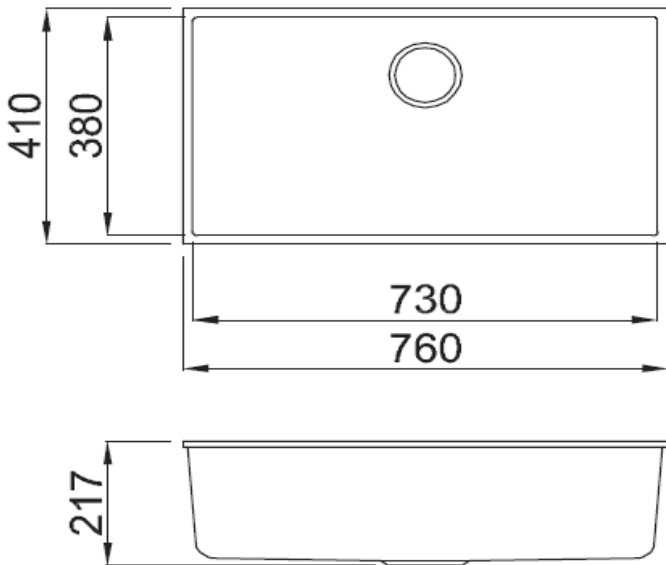

SPECIFICATION SHEET - kitchen sinks

BRAND:		Product Photo:
ORIGIN:	China	
SERIES:	Square (Ytalo) undermount	
PRODUCT DESCRIPTION:	Natural granite-resin kitchen sink, with: - Square bowl - Scratch resistant, - temperature & High impact resistant - undermount installation - with waste strainer & bottletrap	
MODEL No. & COLOUR:	LMN130-70-BSO Ghisa LMN130-73-BSO Titanium LGN130-68-BSO Bianco TiTano	
DIMENSIONS:	760 x 410 mm	
OPTIONAL MATCHING PARTS:		

Technical Informations:

REMINDER:	Do not use cleaners containing abrasive cleansers, ammonia, bleach, acids, waxes, alcohol, solvents or other products not recommended for chrome. All information is for reference only, installation shall always be based on the actual product delivered.