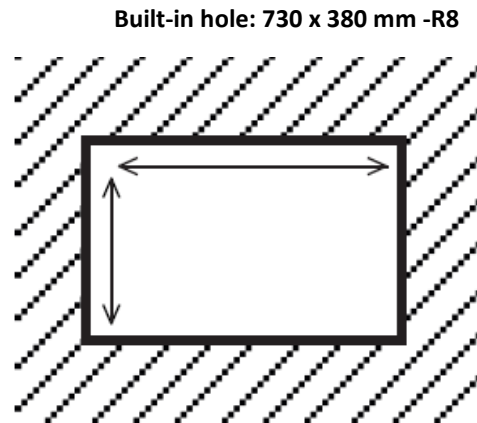

SPECIFICATION SHEET - kitchen sinks

BRAND:		Product Photo:
ORIGIN:	China	
SERIES:	Square (Ytalo) undermount	
PRODUCT DESCRIPTION:	Natural granite-resin kitchen sink, with: - Square bowl - Scratch resistant, - temperature & High impact resistant - undermount installation - with waste strainer & bottletrap	
MODEL No. & COLOUR:	LMN130-70-BSO Ghisa LMN130-73-BSO Titanium LGN130-68-BSO Bianco TiTano	
DIMENSIONS:	760 x 410 mm	
OPTIONAL MATCHING PARTS:		

Technical Informations:

REMINDER:	Do not use cleaners containing abrasive cleansers, ammonia, bleach, acids, waxes, alcohol, solvents or other products not recommended for chrome. All information is for reference only, installation shall always be based on the actual product delivered.